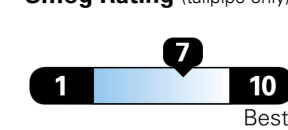

Smog Rating (tailpipe only)

This vehicle emits 293 grams CO₂ per mile. The best emits 0 grams per mile (tailpipe only). Producing and distributing fuel also create emissions; learn more at fueleconomy.gov.

Actual results will vary for many reasons, including driving conditions and how you drive and maintain your vehicle. The average new vehicle gets 27 MPG and costs $7,500 to fuel over 5 years. Cost estimates are based on 15,000 miles per year at $ 2.70 per gallon. MPGe is miles per gasoline gallon equivalent. Vehicle emissions are a significant cause of climate change and smog.

fueleconomy.gov

Calculate personalized estimates and compare vehicles